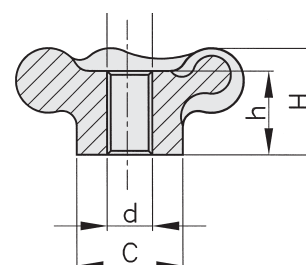

Through hole with plastic thread

### Knob "Etoile" with through hole

D	d	H	h	C	Reference	 Pack
40	M6	19	14	20	2471	12 10 pcs
40	M8	19	14	20	2360	12 10 pcs
50	M8	24	18	24	2427	29 10 pcs
60	M8	28	22	28	2507	40 10 pcs
60	M10	28	22	28	2608	40 10 pcs