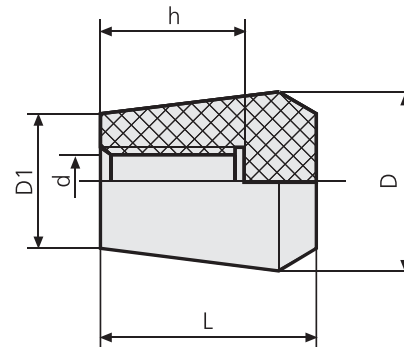

Knob Tenor

Knob in **high-resistance Duroplast** allowing for high temperature resistance and durability. Long-lasting and high-tech gloss.

Standard color is black.

T Fastening, plastic thread.

BOUTET introduced, in september 2009, the 1st full service e-shop for industrial components, with free access to live real-time stock levels. **SAME DAY UPS Shipping** to 45 countries, and satellite tracking of your parcels. The total customer experience.

Plastic thread version

Knob "Tenor" with plastic thread

D	d	h	D1	L	Reference	Pack
16	M6	14	12	20	18.050	20 pcs
20	M8	16	15	25	18.051	20 pcs
25	M10	20	20	32	18.052	20 pcs
32	M12	25	25	40	18.053	20 pcs