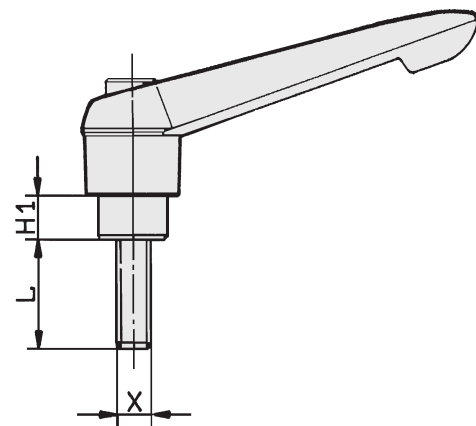

Adjustable handle with male insert

A	X	H1	▲ Standard length of stud L																Reference	Pack
			10	15	20	25	30	35	40	45	50	55	60	70	80	90				
40	M5	4	▲	▲	▲	▲	▲	▲	▲	▲	▲							9105-**	5 pcs	
40	M6	4	▲	▲	▲	▲	▲	▲	▲	▲	▲							9106-**	5 pcs	
65	M8	6,5		▲	▲	▲	▲	▲	▲	▲	▲	▲	▲					9208-**	5 pcs	
65	M10	6,5		▲	▲	▲	▲	▲	▲	▲	▲	▲	▲	▲				9210-**	5 pcs	
80	M10	10		▲	▲	▲	▲	▲	▲	▲	▲	▲	▲	▲				9310-**	5 pcs	
95	M10	10			▲	▲	▲	▲	▲	▲	▲	▲	▲	▲	▲	▲		9410-**	5 pcs	
95	M12	10			▲	▲	▲	▲	▲	▲	▲	▲	▲	▲	▲	▲		9412-**	5 pcs	
110	M12	12				▲	▲	▲	▲	▲	▲	▲	▲	▲	▲	▲		9512-**	5 pcs	
110	M16	12				▲	▲	▲	▲	▲	▲	▲	▲	▲	▲	▲		9516-**	5 pcs	

** Please fill in the length of stud L, example : 910540 for L : 40 mm

Adjustable Handle

(continued)

BOUTET introduced, in september 2009, the 1st full service e-shop for industrial components, with free access to live real-time stock levels. **SAME DAY UPS Shipping** to 45 countries, and satellite tracking of your parcels. The total customer experience.

Female insert version

Male insert version