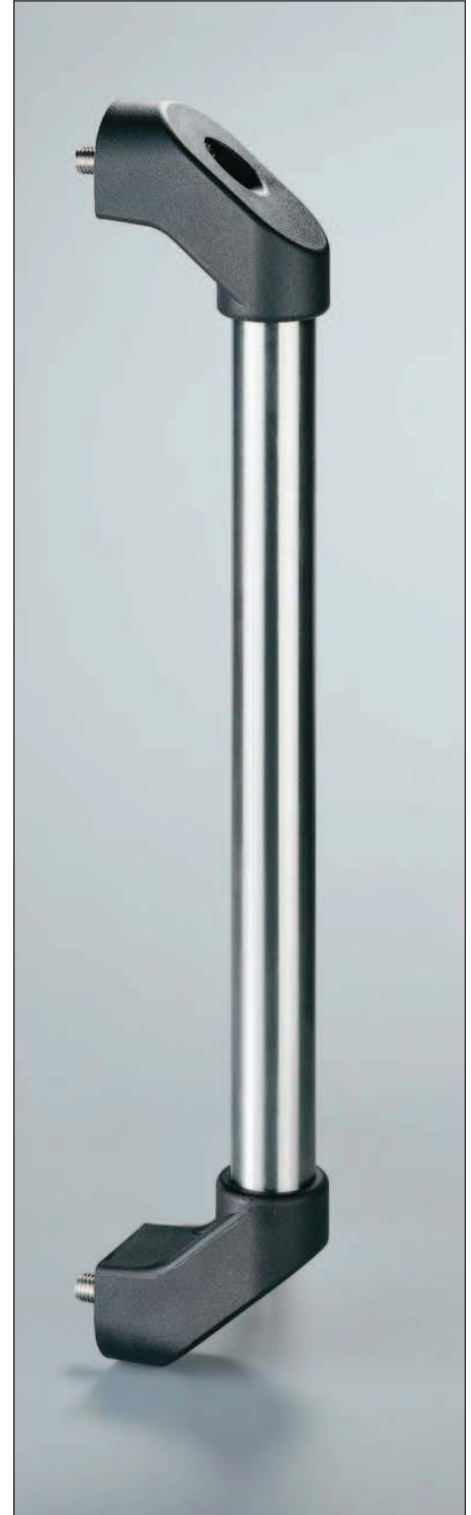

Handle Diablo

(continued)

with 30mm diameter tube

Handle with 30mm tube, delivery already assembled, including fastening material

Handle with 30mm diameter tube

A	B	Tube without grooved plastic cover	Tube with grooved plastic cover	g
		Reference	Reference	
250	294	10.421	10.550	394
300	344	10.422	10.551	415
350	394	10.423	10.552	436
400	444	10.424	10.553	457
500	544	10.425	10.554	499
600	644	10.426	10.555	541