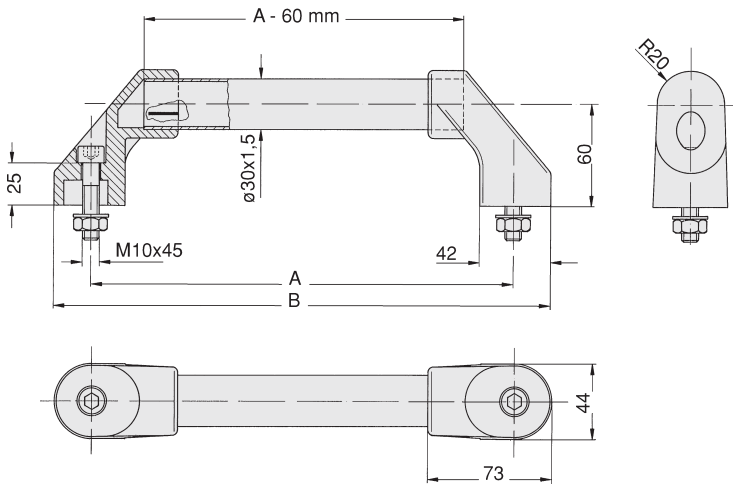

Handle Diablo

(continued)

with 30mm diameter tube

Handle with 30mm tube, delivery already assembled, including fastening material

Handle with 30mm diameter tube

A	B	Tube without grooved plastic cover	Tube with grooved plastic cover	g
		Reference	Reference	
250	294	10.421	10.550	394
300	344	10.422	10.551	415
350	394	10.423	10.552	436
400	444	10.424	10.553	457
500	544	10.425	10.554	499
600	644	10.426	10.555	541